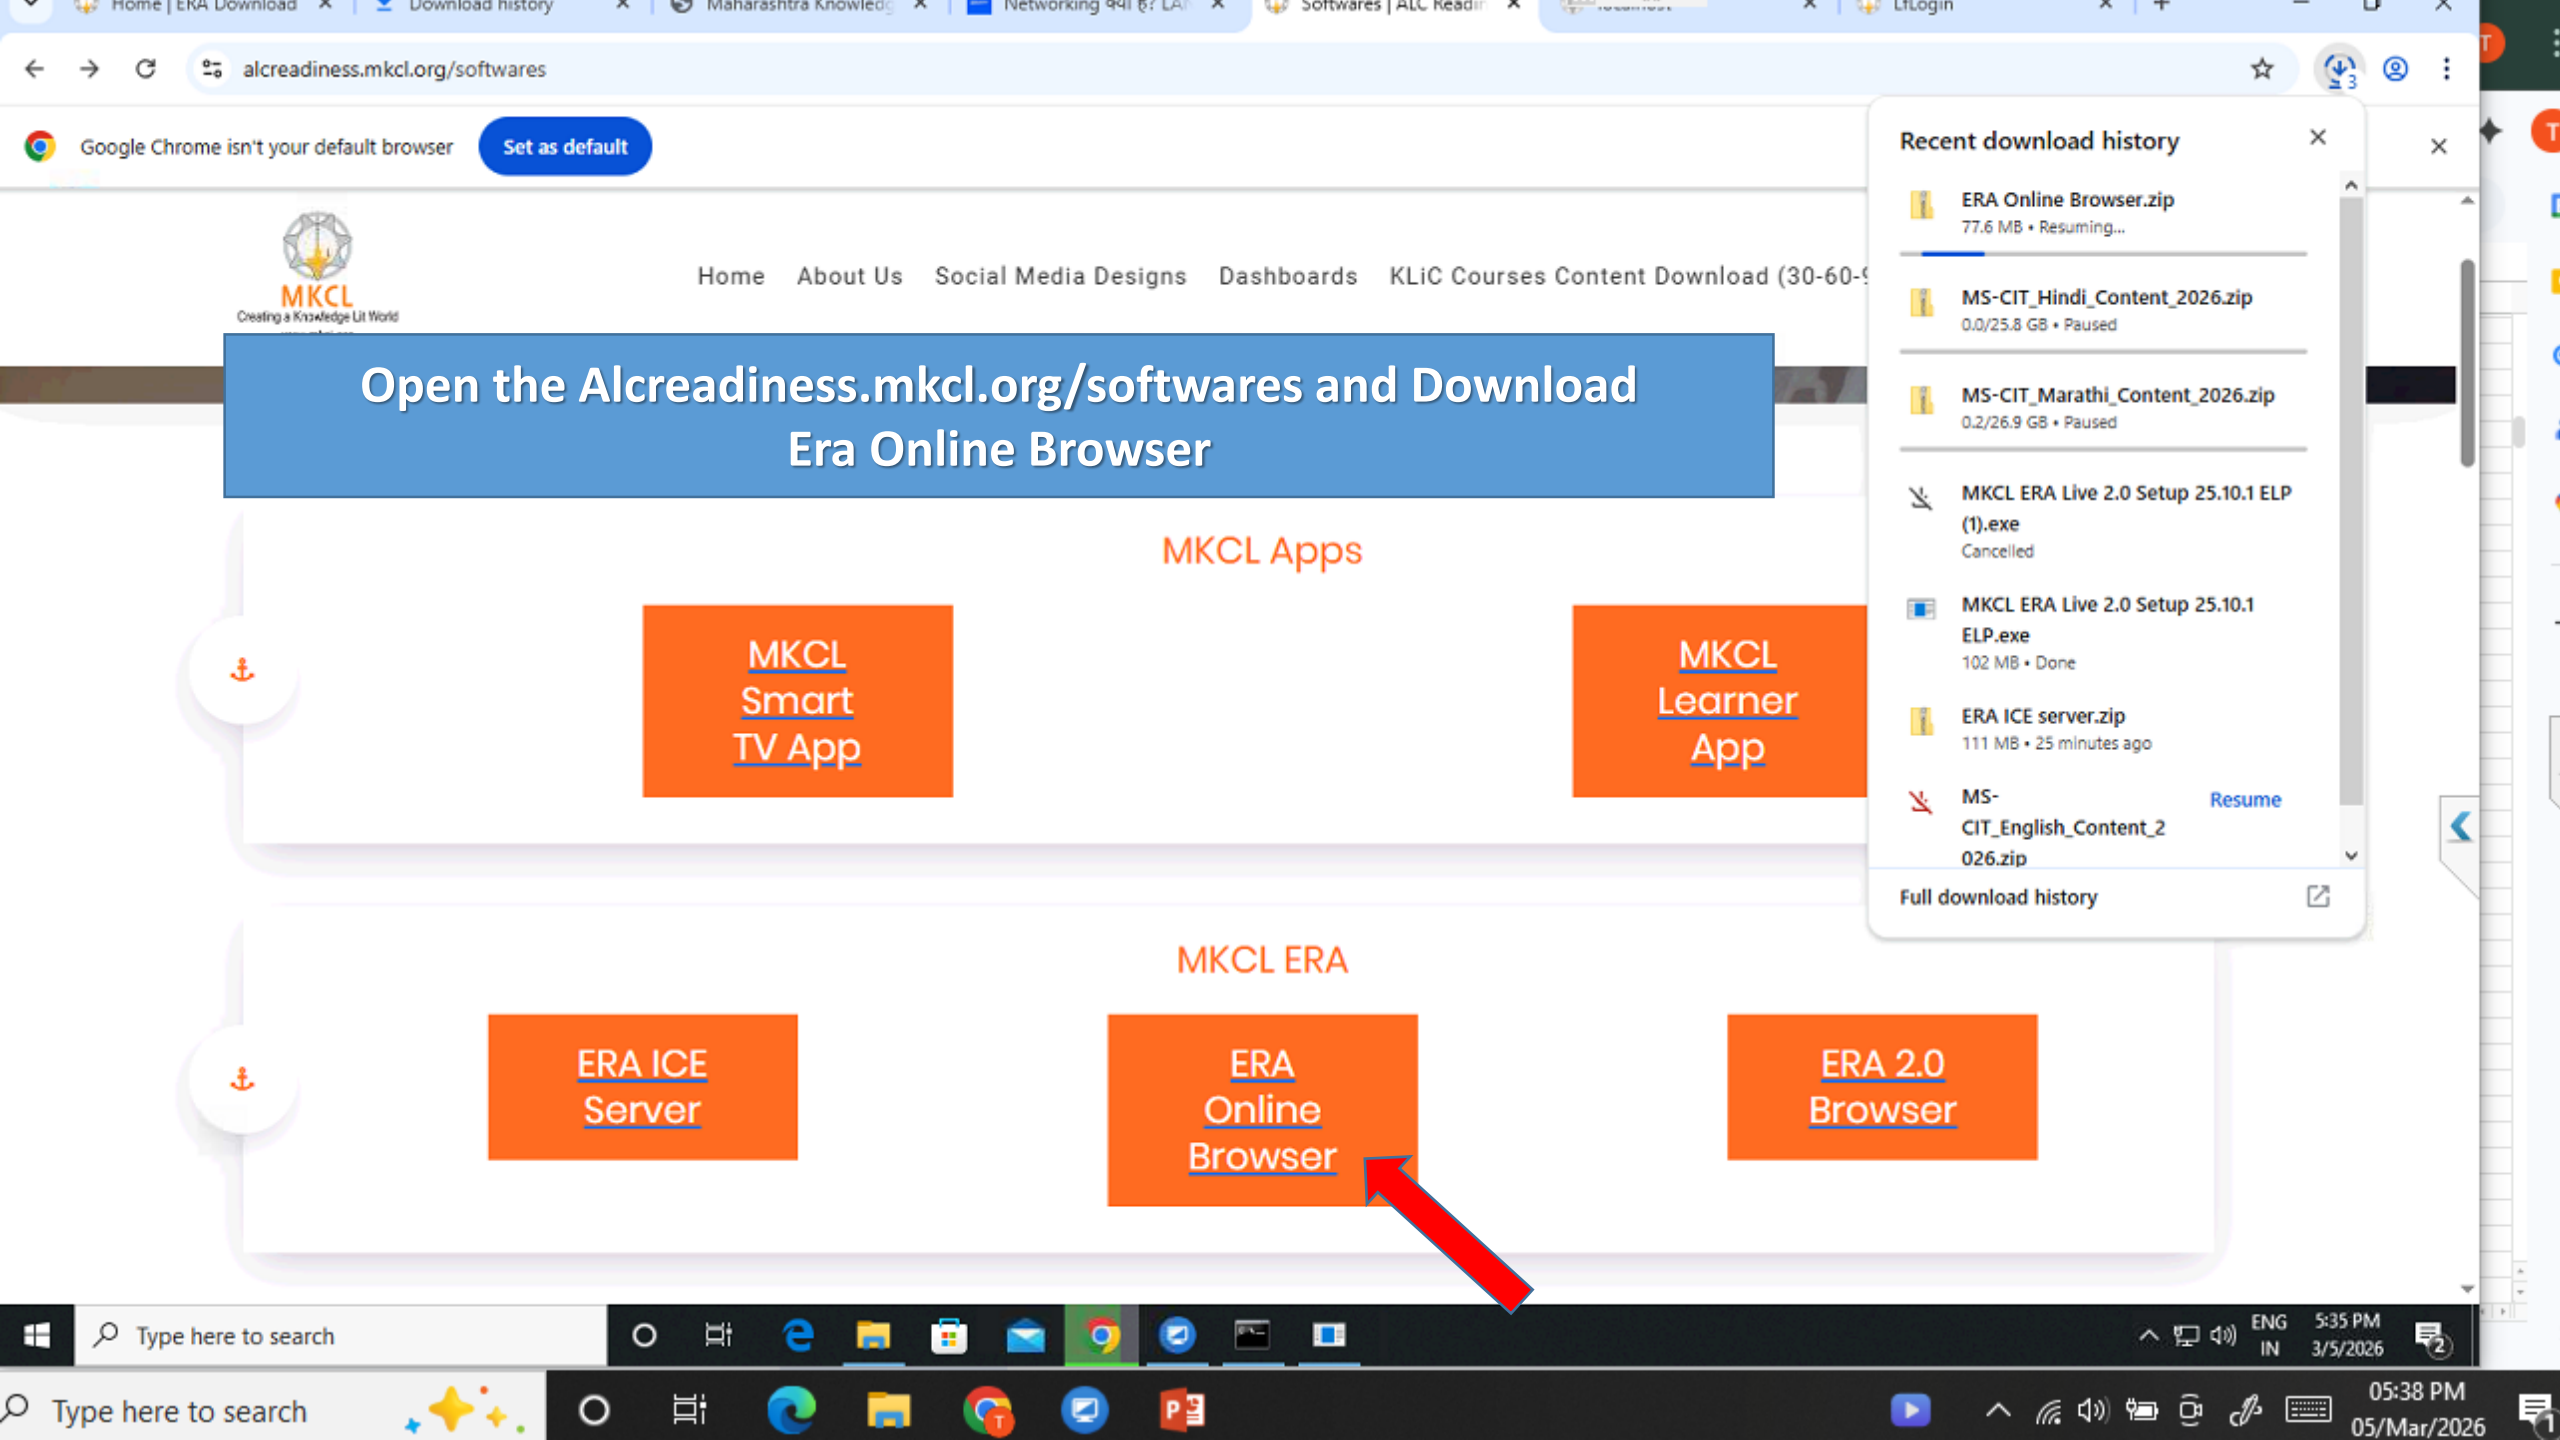

## Server Statistics

Coming Soon..

**Paste the Content Path  
And then complete installation and setup  
then start learning**

**⚠ This feature requires an internet connection on the server machine.**

**Content Download**

**Refrence Material Download**

English (United States)  
English (India) keyboard  
To switch input methods, press  
Windows key+ Space.

Open the Alcreadiness.mkcl.org/softwares and Download Era Online Browser