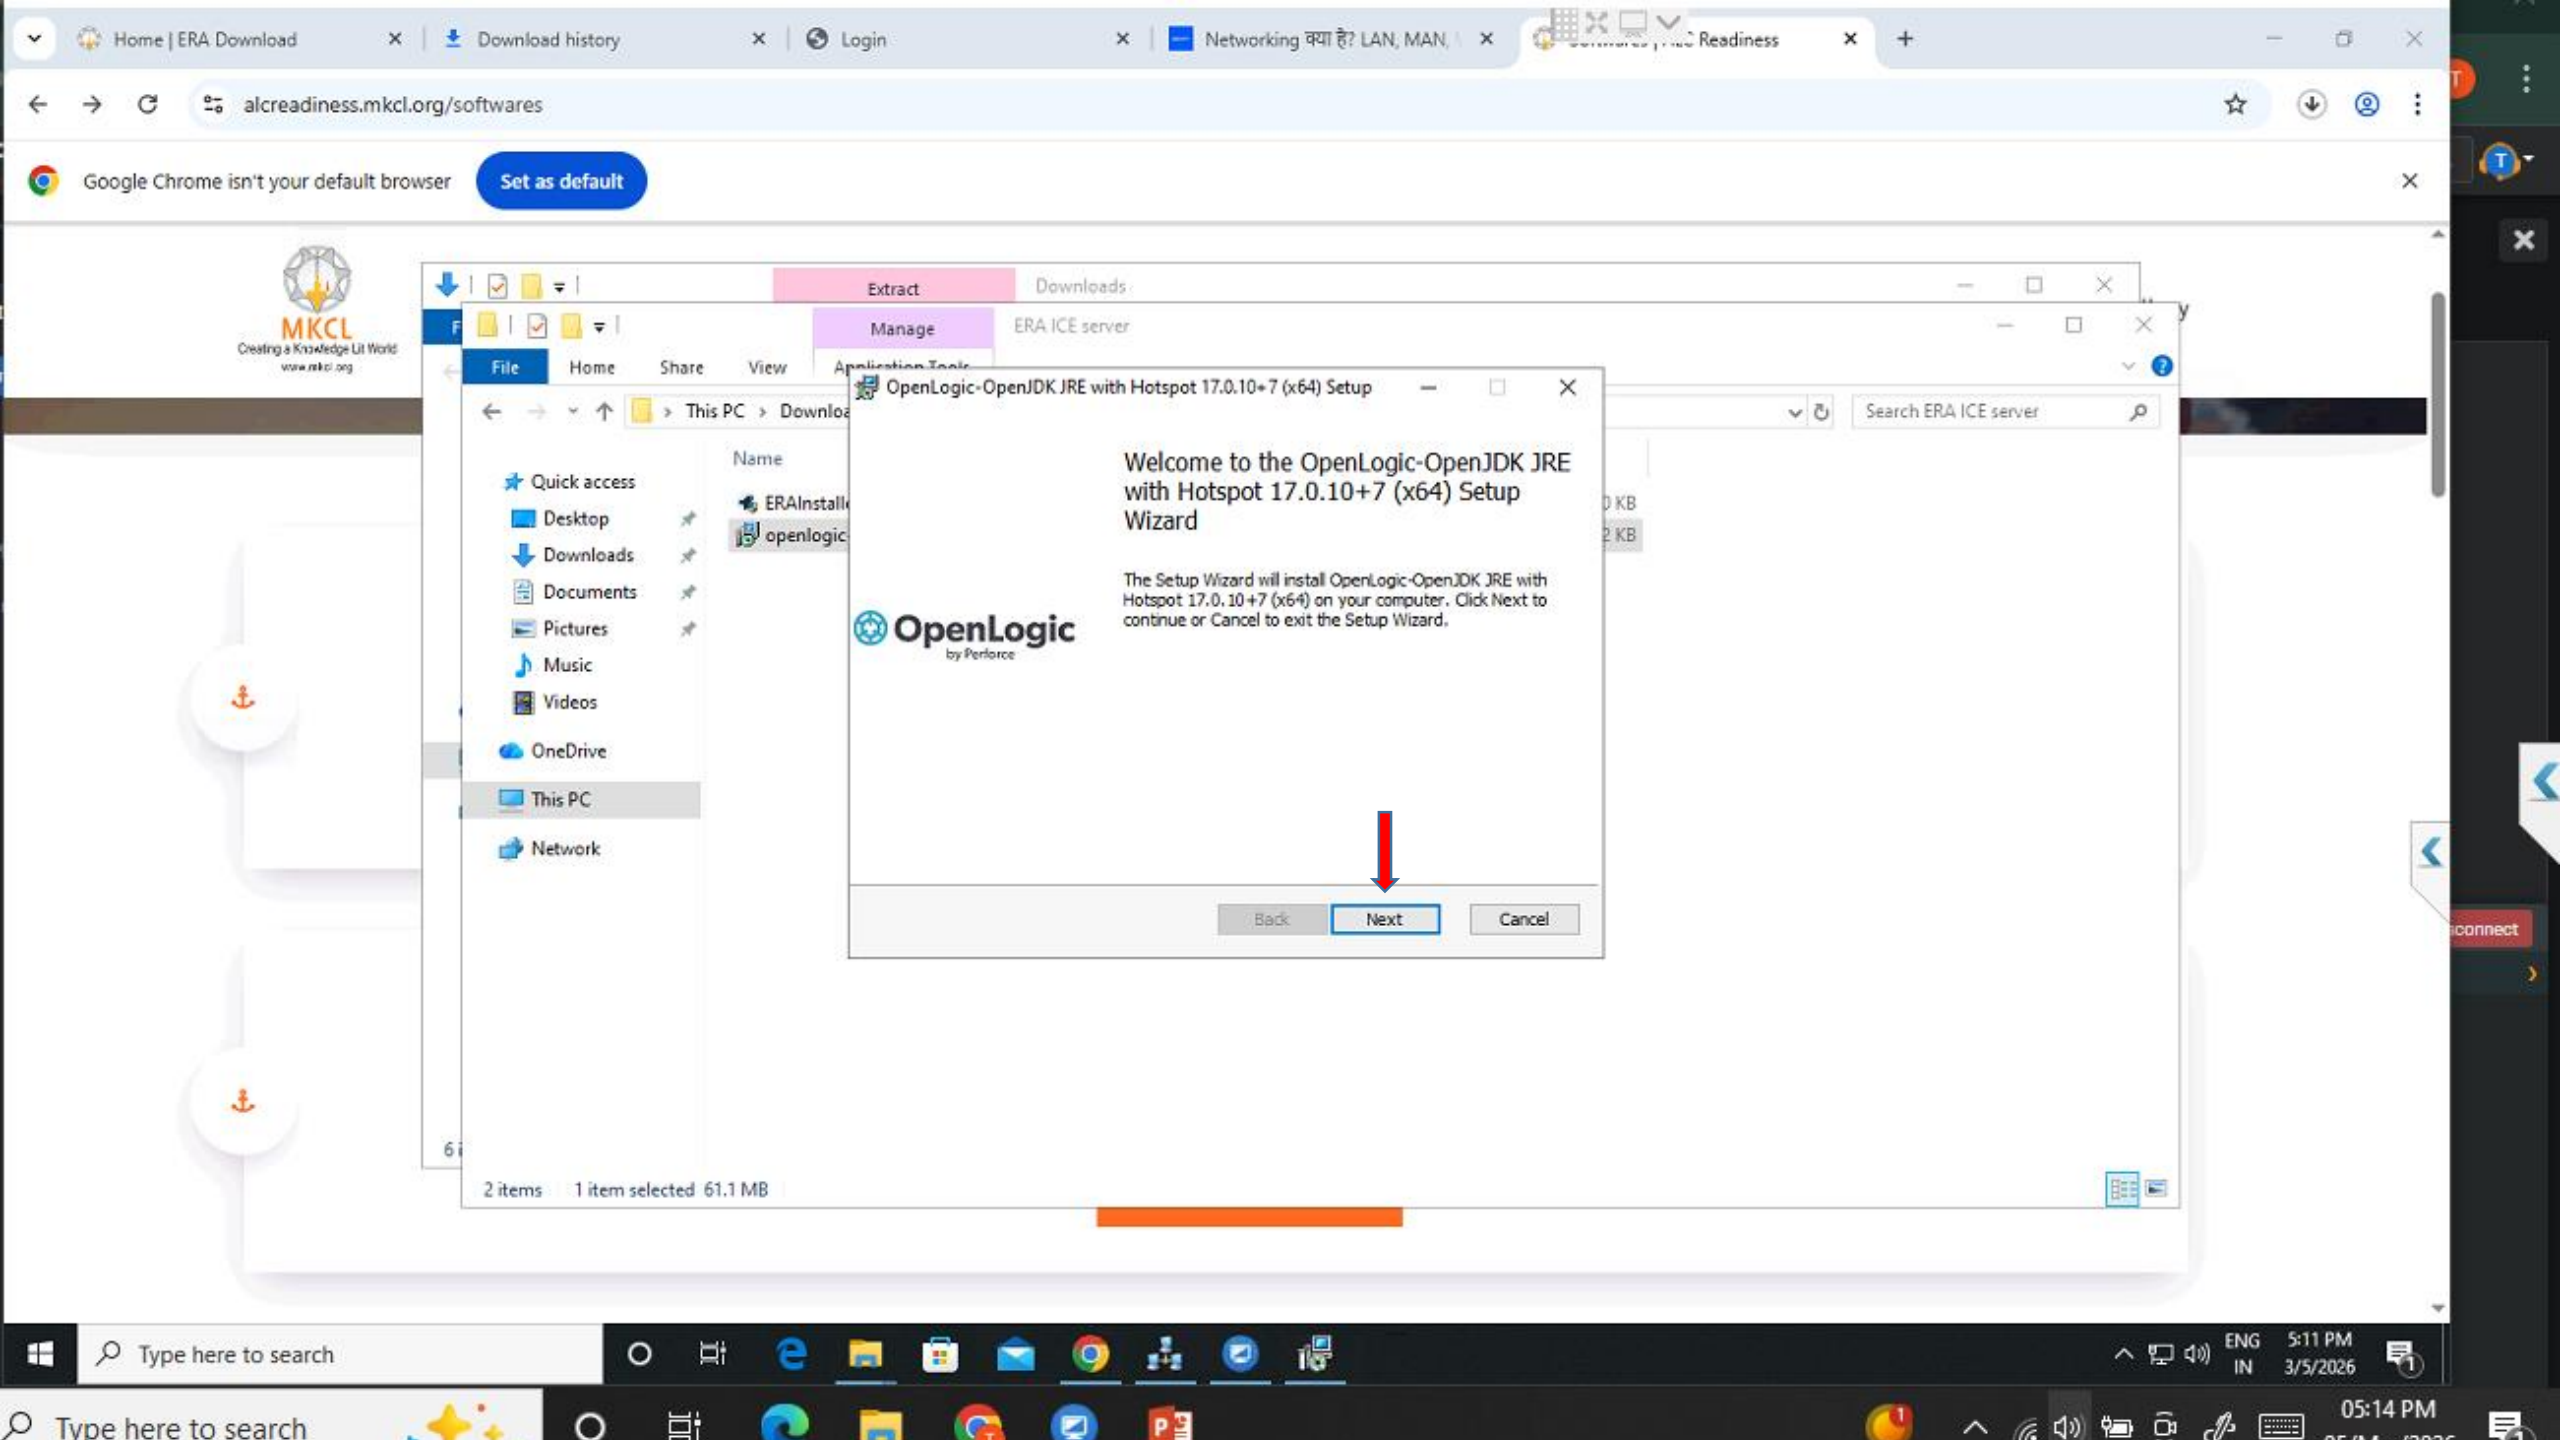

Google Chrome isn't your default browser [Set as default](#)

Extract Downloads

Manage ERA ICE server

Application Tools

OpenLogic-OpenJDK JRE with Hotspot 17.0.10+7 (x64) Setup

Welcome to the OpenLogic-OpenJDK JRE with Hotspot 17.0.10+7 (x64) Setup Wizard

The Setup Wizard will install OpenLogic-OpenJDK JRE with Hotspot 17.0.10+7 (x64) on your computer. Click Next to continue or Cancel to exit the Setup Wizard.

OpenLogic
by Perforce

Back **Next** Cancel

2 items 1 item selected 61.1 MB