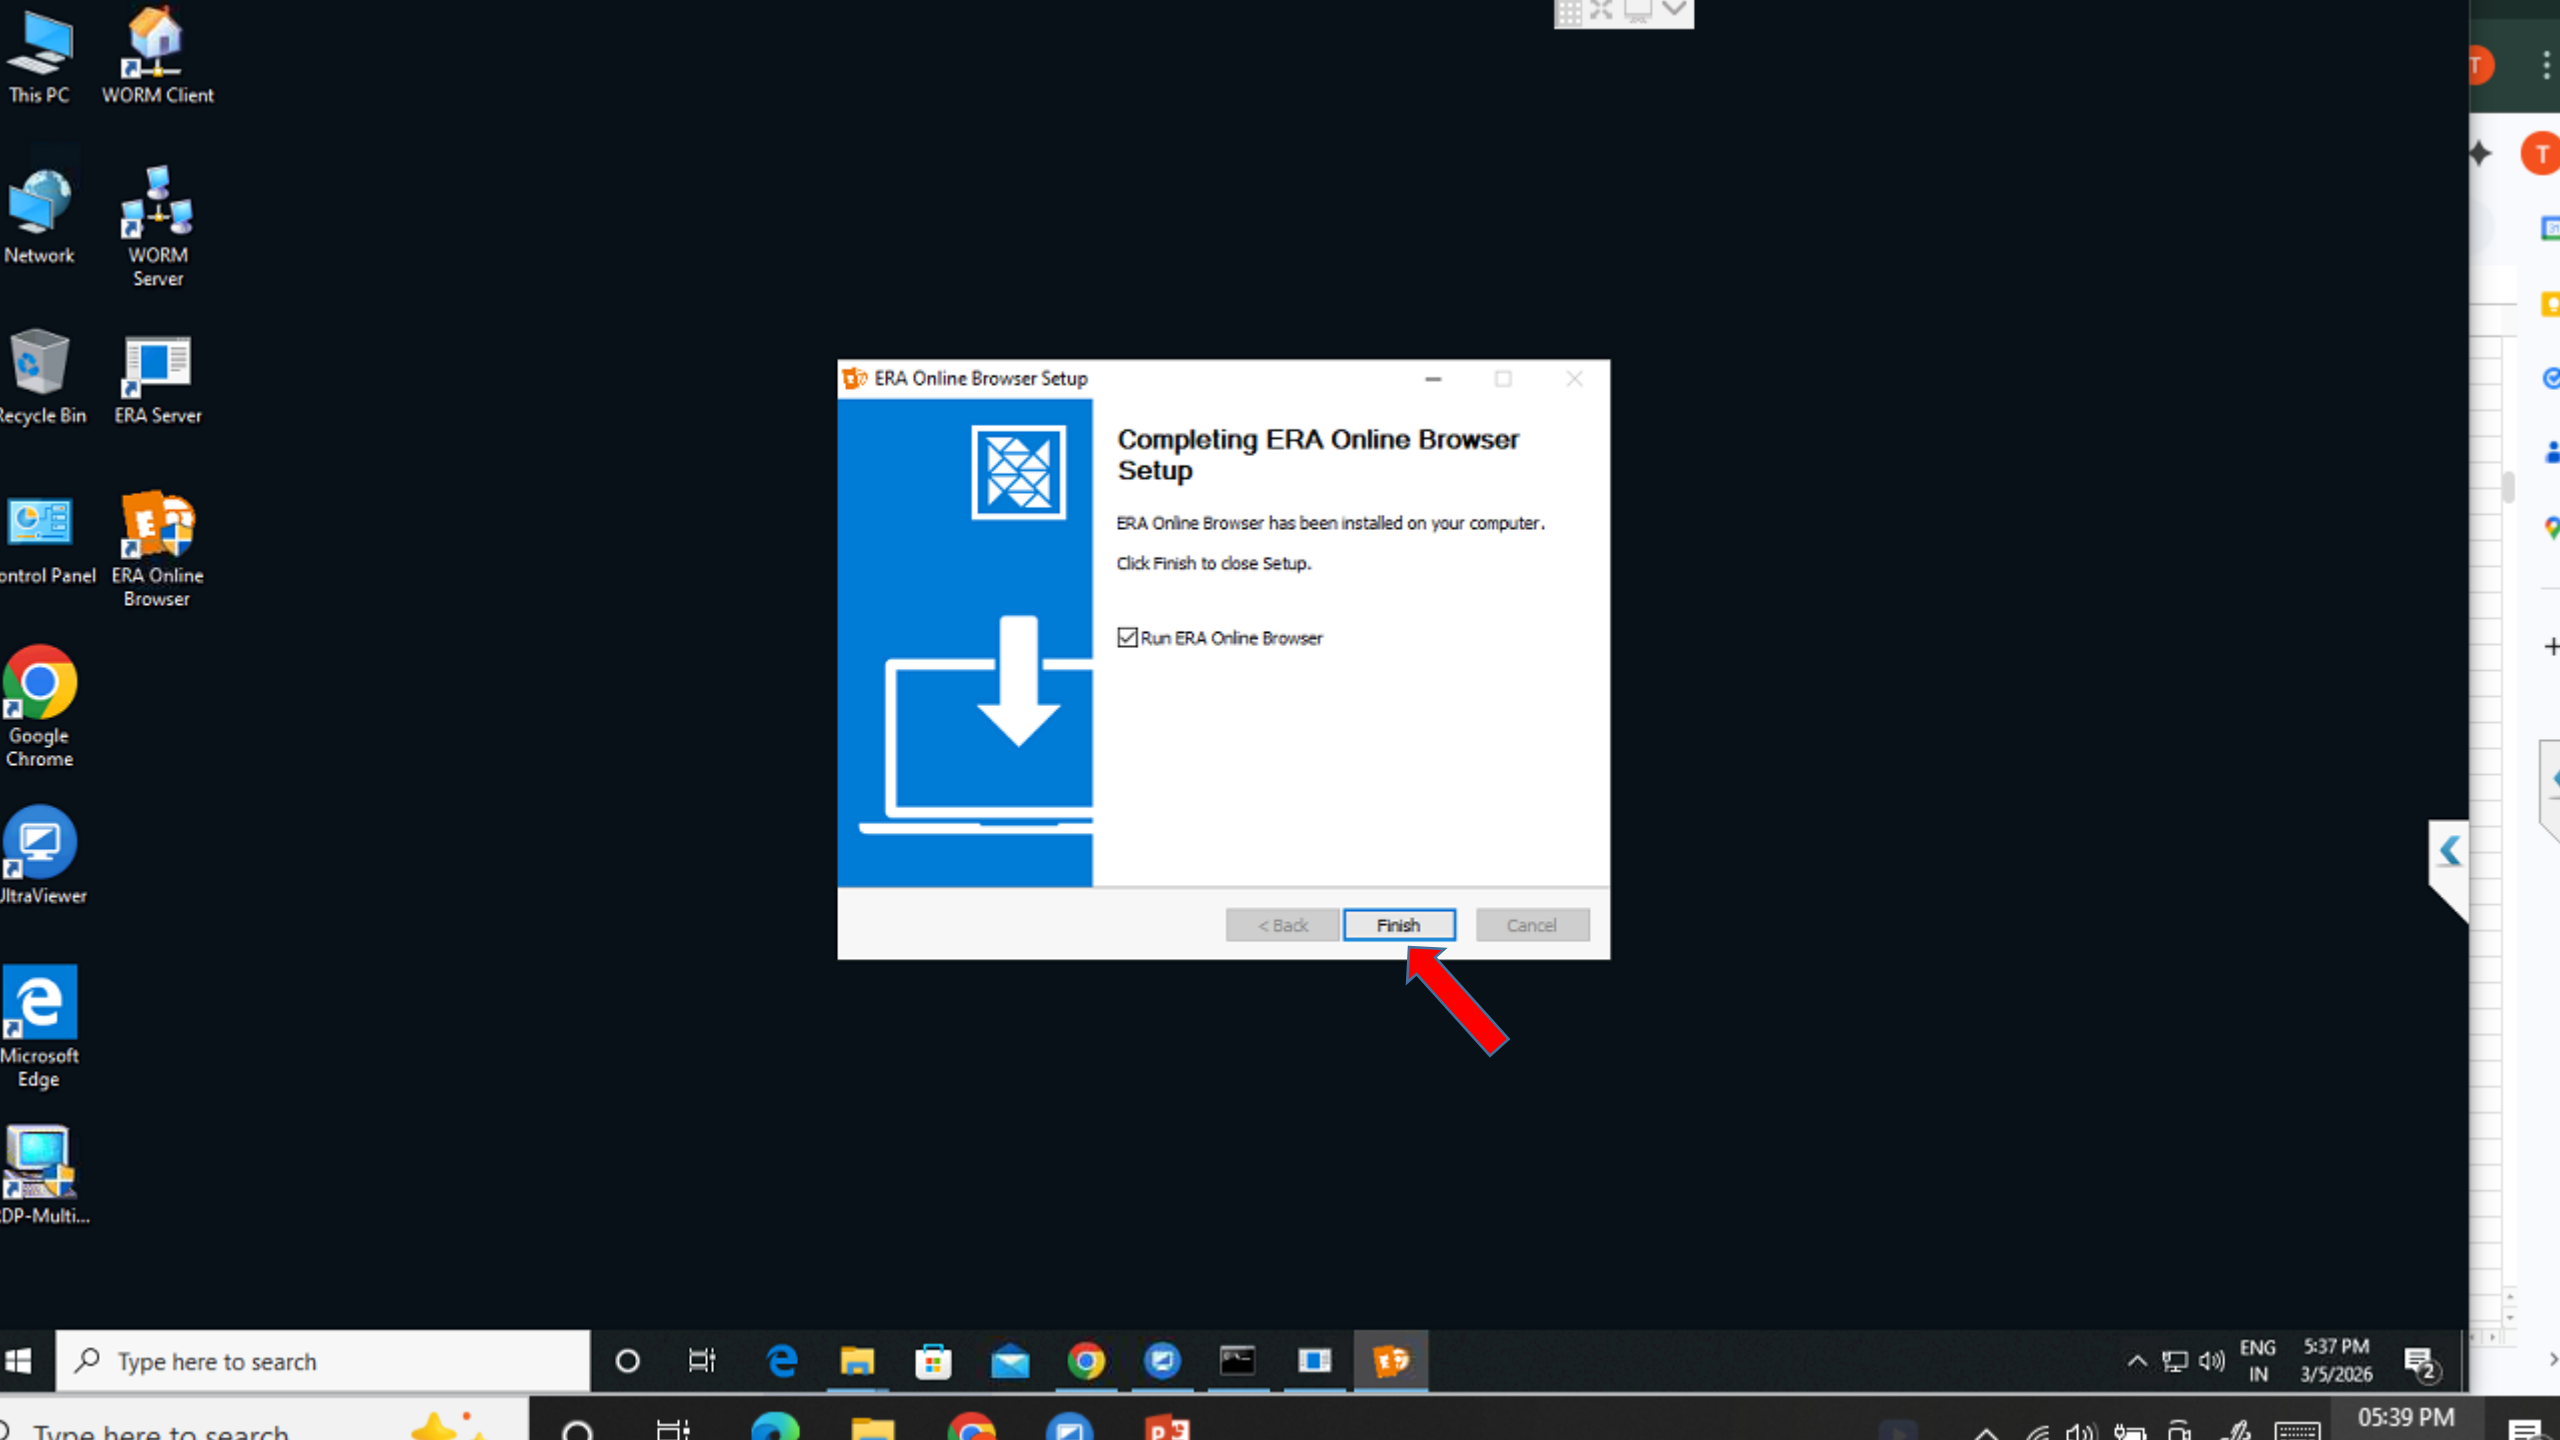

ERA Online Browser Setup

Completing ERA Online Browser Setup

ERA Online Browser has been installed on your computer.
Click Finish to close Setup.

☒ Run ERA Online Browser

< Back   **Finish**   Cancel