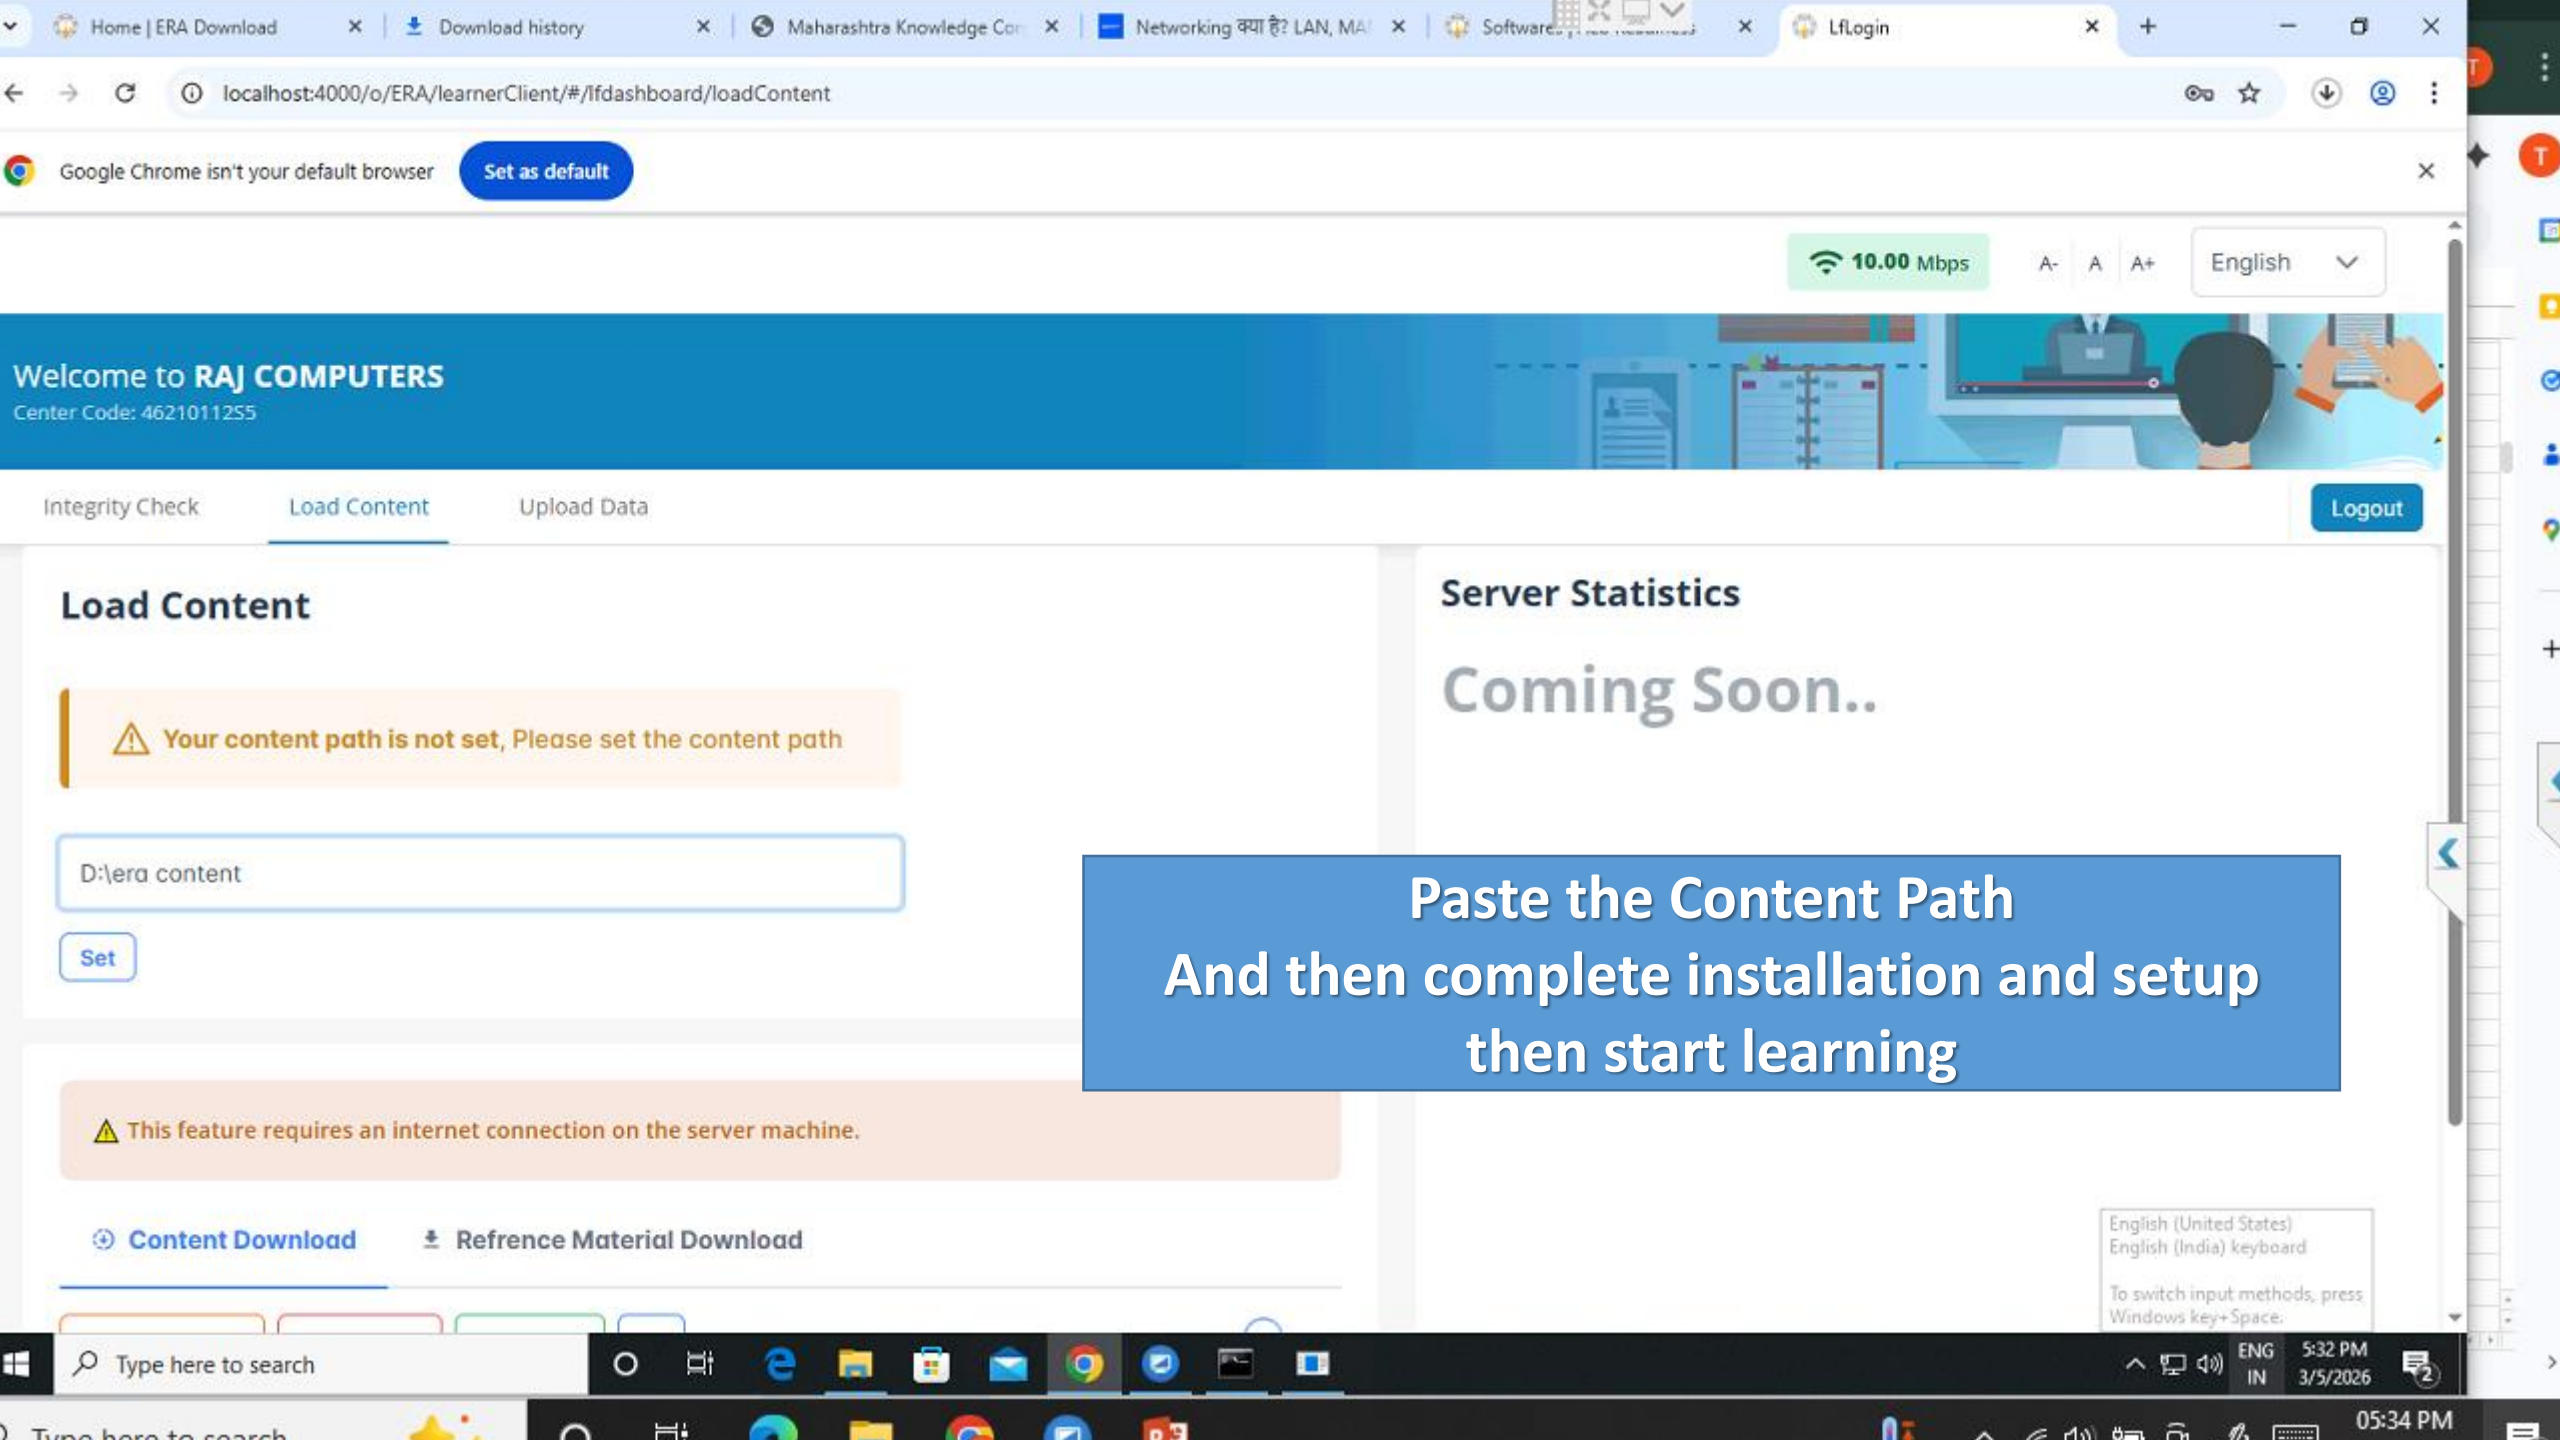

Welcome to RAJ COMPUTERS

Center Code: 4621011255

Integrity Check   **Load Content**   Upload Data

Logout

Load Content

⚠ Your content path is not set, Please set the content path

Set

Server Statistics

Coming Soon..

**Paste the Content Path
And then complete installation and setup
then start learning**

⚠ This feature requires an internet connection on the server machine.

Content Download

Refrence Material Download

English (United States)
English (India) keyboard
To switch input methods, press
Windows key+ Space.