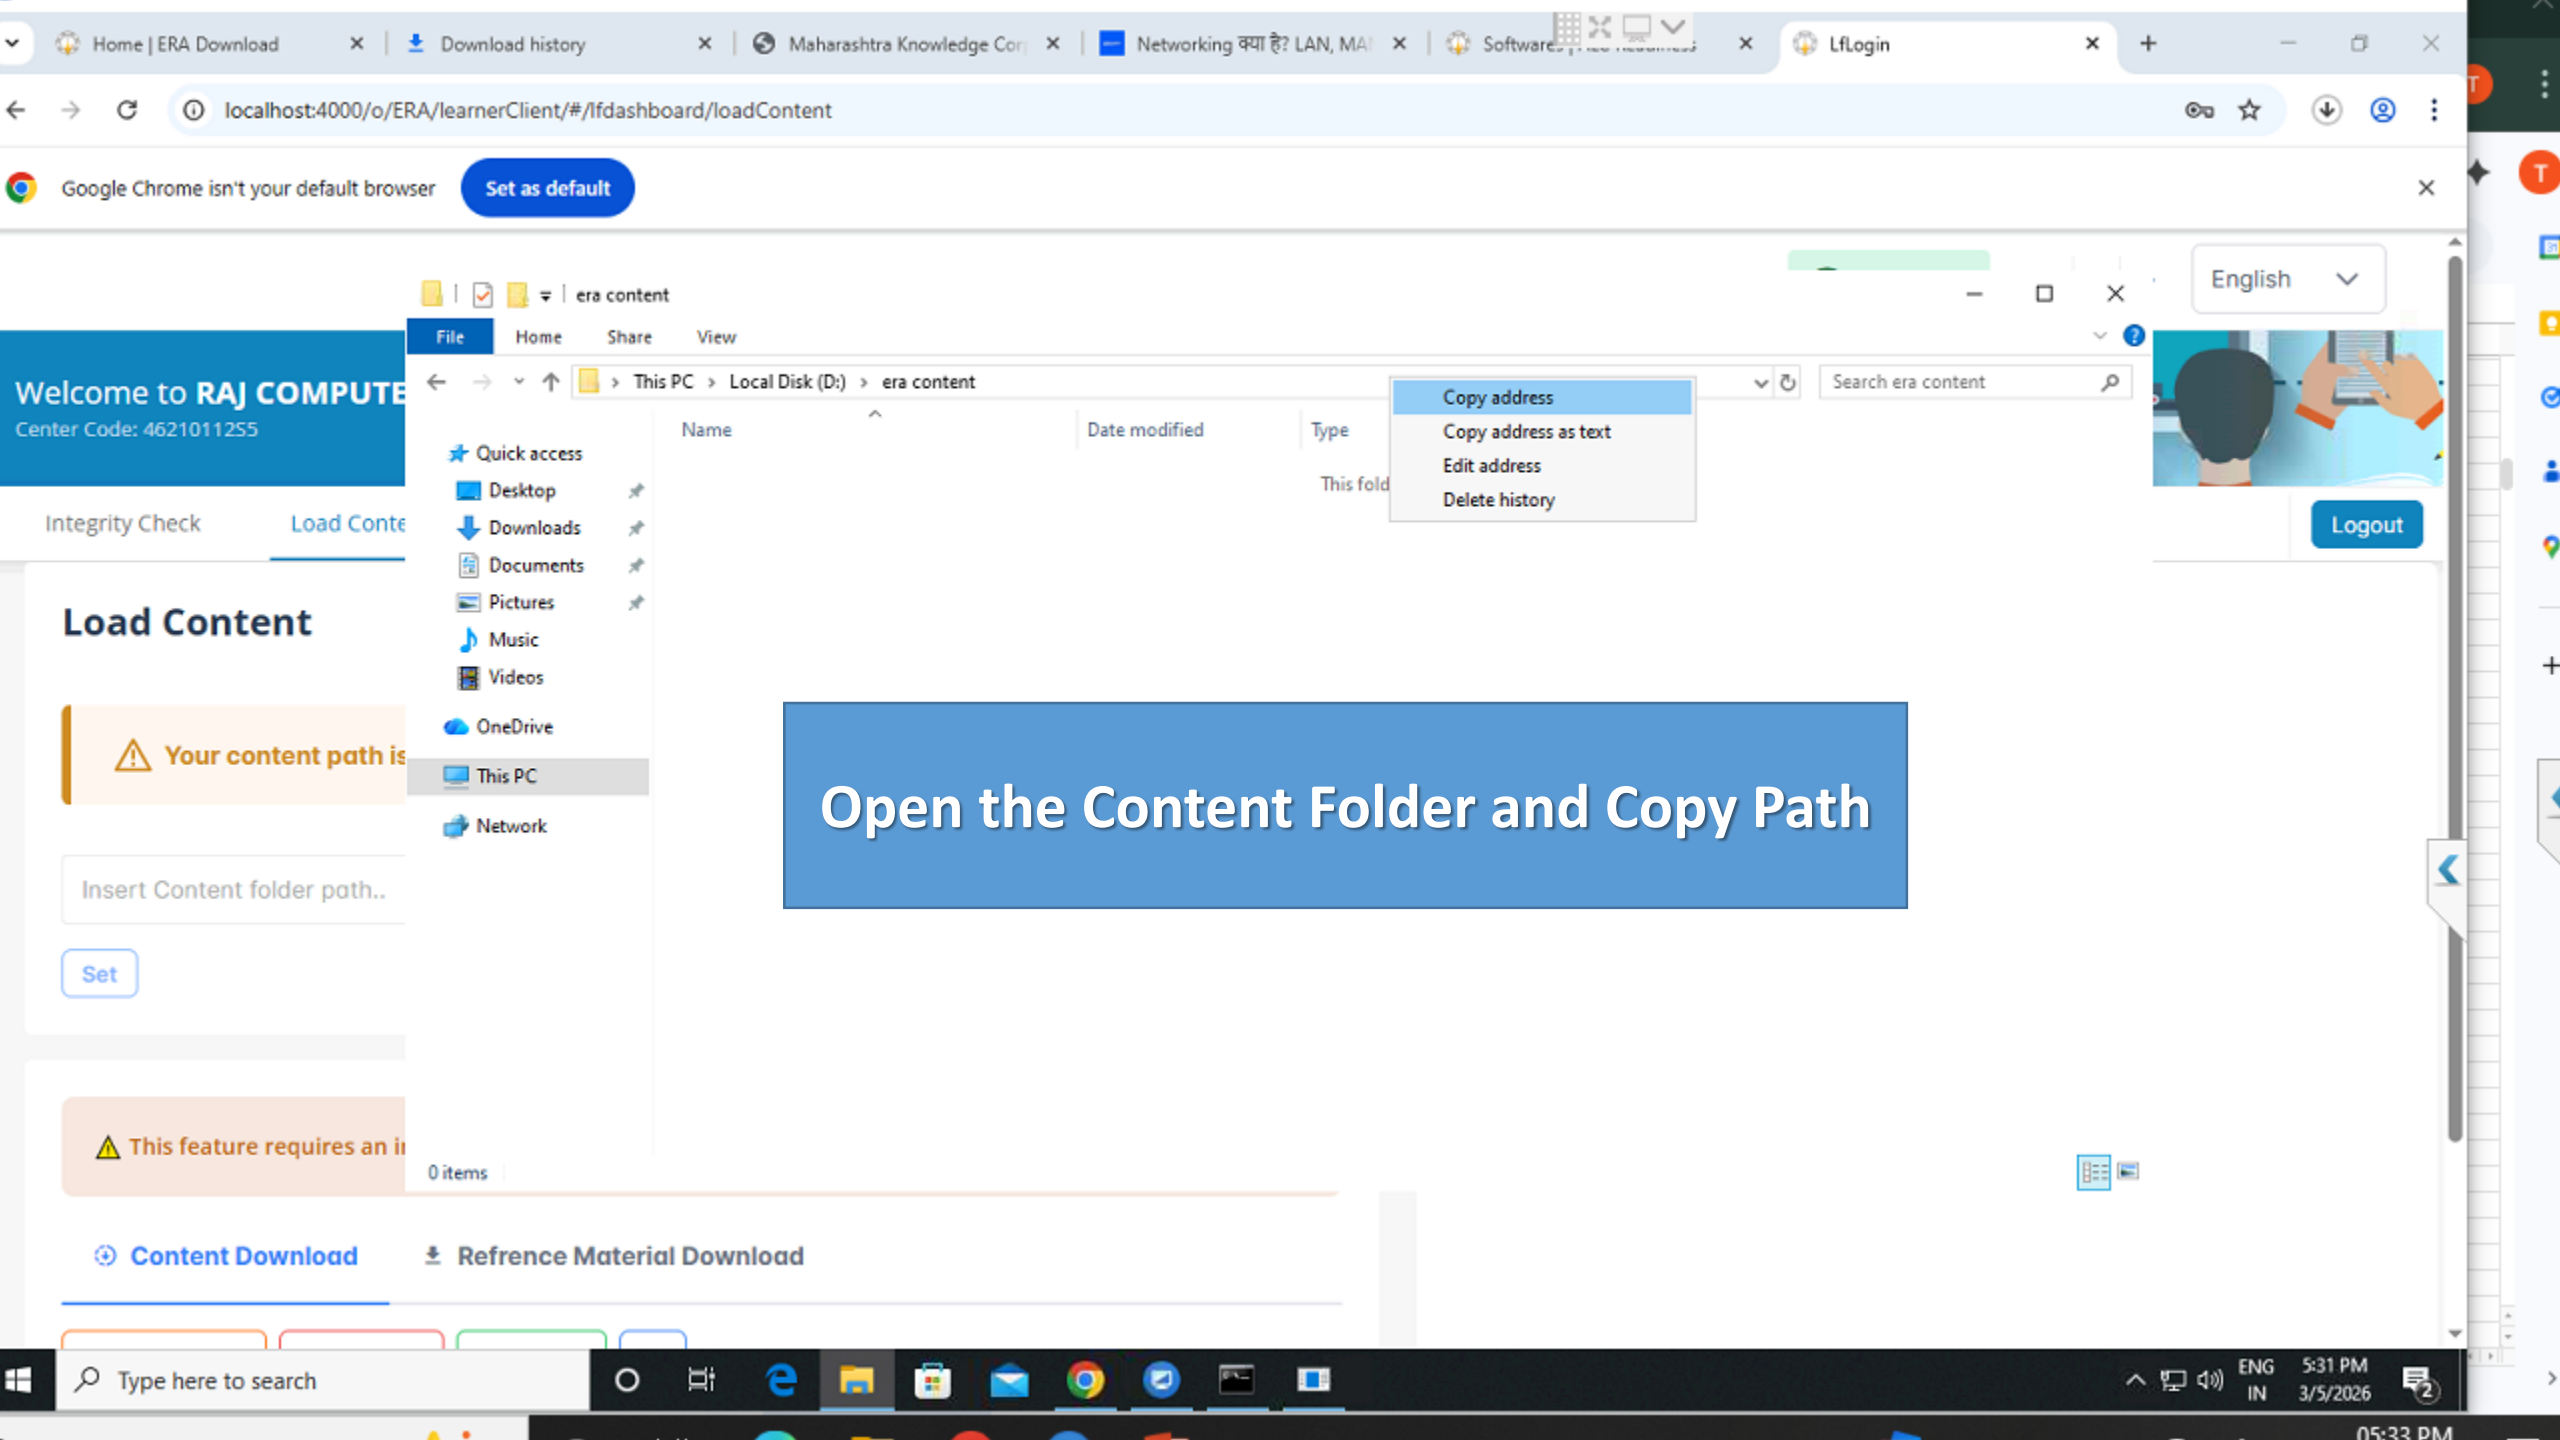

Open the Content Folder and Copy Path