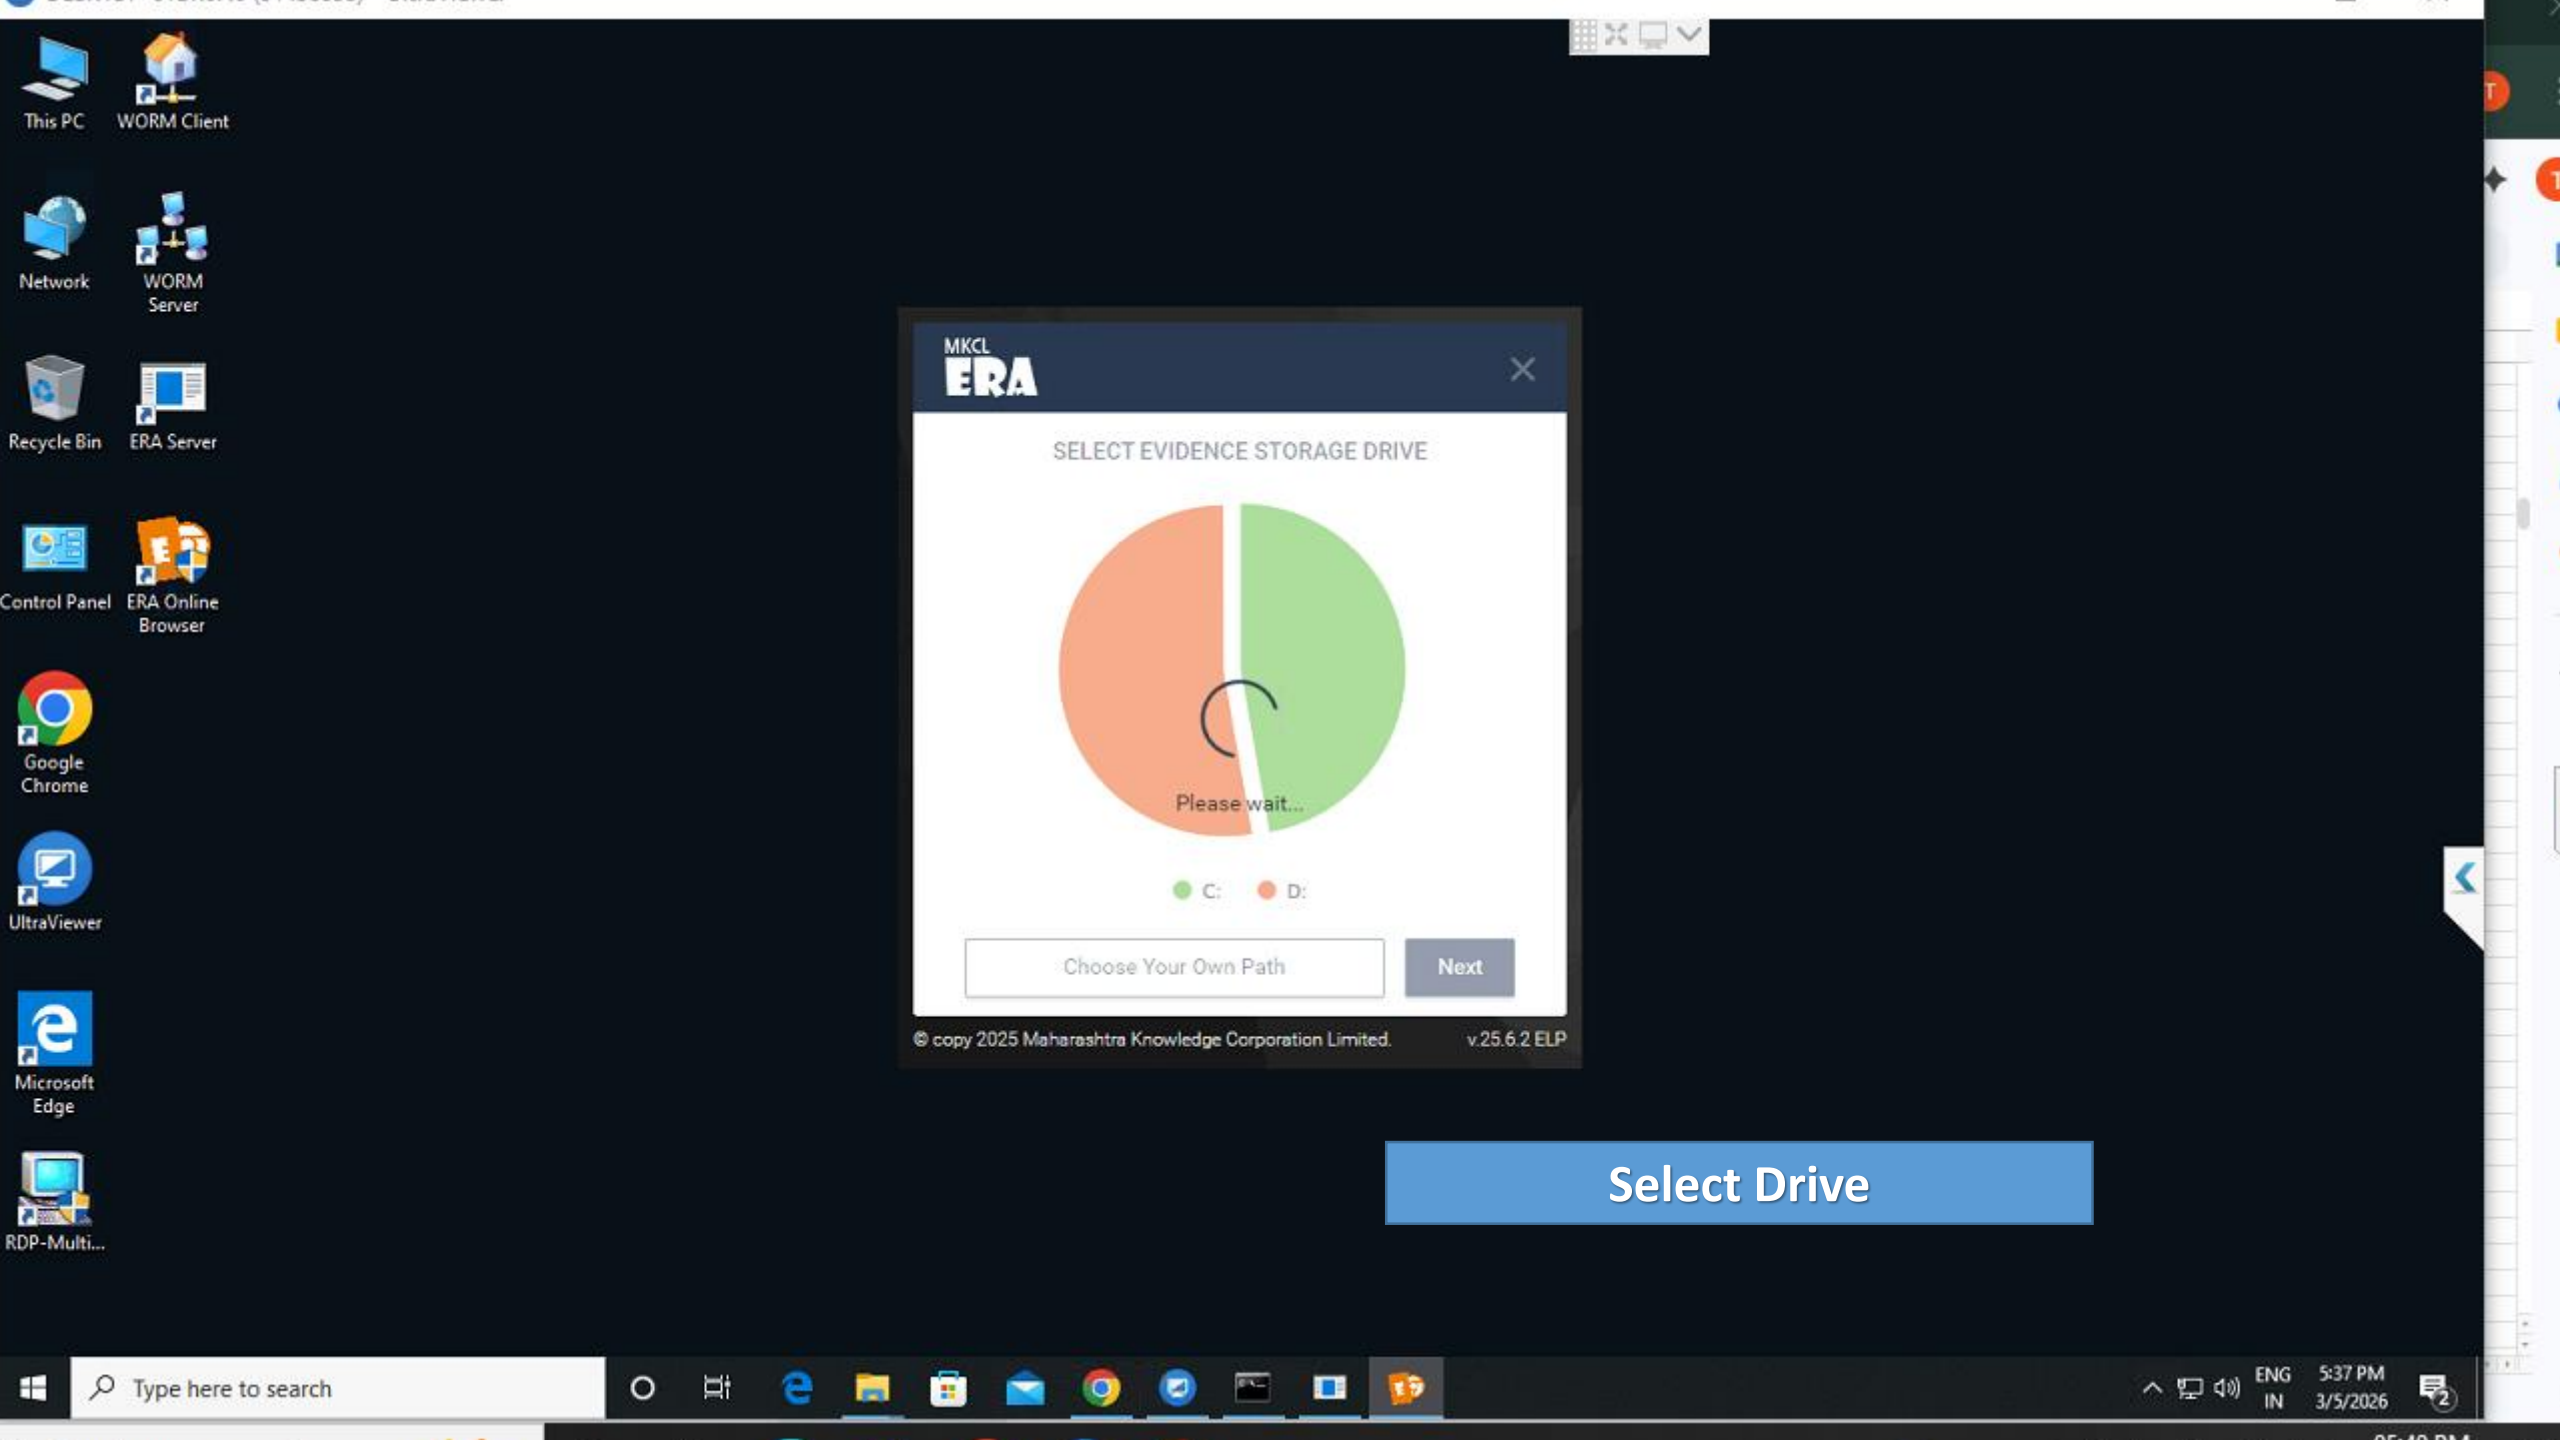

- This PC
- WORM Client
- Network
- WORM Server
- Recycle Bin
- ERA Server
- Control Panel
- ERA Online Browser
- Google Chrome
- UltraViewer
- Microsoft Edge
- RDP-Multi...

MKCL ERA

SELECT EVIDENCE STORAGE DRIVE

Please wait...

● C: ● D:

Choose Your Own Path   Next

© copy 2025 Maharashtra Knowledge Corporation Limited.   v.25.6.2 ELP

Select Drive